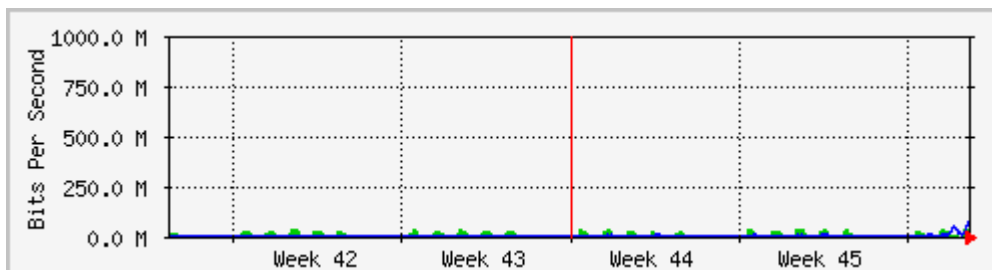

Koppeling met Surfnet via GigabitEthernet0/3

System: surfswitch.tno.nl in

Maintainer:

Interface: GigabitEthernet0/3 (3)

IP: ()

Max Speed: 125.0 MBytes/s (ethernetCsmacd)

The statistics were last updated **Wednesday, 17 November 2004 at 17:25** ,
at which time '**surfswitch.tno.nl**' had been up for **126 days, 23:45:26**.

`Daily' Graph (5 Minute Average)

Max **Bits/s**:74.0 Mb/s (7.4%) Average **Bits/s**:26.2 Mb/s (2.6%) Current **Bits/s**:28.4 Mb/s (2.8%)
Max **Bits/s**:97.7 Mb/s (9.8%) Average **Bits/s**:36.4 Mb/s (3.6%) Current **Bits/s**:84.3 Mb/s (8.4%)

`Weekly' Graph (30 Minute Average)

Max **Bits/s**:65.0 Mb/s (6.5%) Average **Bits/s**:15.6 Mb/s (1.6%) Current **Bits/s**:33.0 Mb/s (3.3%)
Max **Bits/s**:96.8 Mb/s (9.7%) Average **Bits/s**:10.5 Mb/s (1.0%) Current **Bits/s**:88.3 Mb/s (8.8%)

`Monthly' Graph (2 Hour Average)

Max **Bits/s**:48.8 Mb/s (4.9%) Average **Bits/s**: 13.1 Mb/s (1.3%) Current **Bits/s**:45.3 Mb/s (4.5%)
Max **Bits/s**:79.8 Mb/s (8.0%) Average **Bits/s**:4982.8 kb/s (0.5%) Current **Bits/s**:79.8 Mb/s (8.0%)