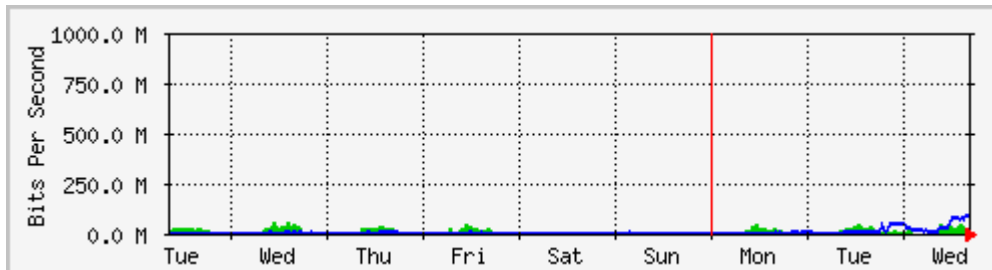

Koppeling met Surfnet via GigabitEthernet0/3

System: surfswitch.tno.nl in

Maintainer:

Interface: GigabitEthernet0/3 (3)

IP: ()

Max Speed: 125.0 MBytes/s (ethernetCsmacd)

The statistics were last updated **Wednesday, 17 November 2004 at 17:25** ,
at which time '**surfswitch.tno.nl**' had been up for **126 days, 23:45:26**.

`Daily' Graph (5 Minute Average)

Max **Bits/s**:74.0 Mb/s (7.4%) Average **Bits/s**:26.2 Mb/s (2.6%) Current **Bits/s**:28.4 Mb/s (2.8%)
Max **Bits/s**:97.7 Mb/s (9.8%) Average **Bits/s**:36.4 Mb/s (3.6%) Current **Bits/s**:84.3 Mb/s (8.4%)

`Weekly' Graph (30 Minute Average)

Max **Bits/s**:65.0 Mb/s (6.5%) Average **Bits/s**:15.6 Mb/s (1.6%) Current **Bits/s**:33.0 Mb/s (3.3%)
Max **Bits/s**:96.8 Mb/s (9.7%) Average **Bits/s**:10.5 Mb/s (1.0%) Current **Bits/s**:88.3 Mb/s (8.8%)