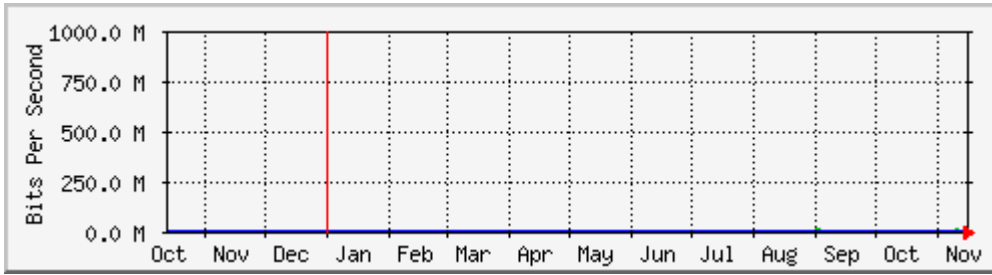

Max **Bits/s:** 22.9 Mb/s (2.3%) Average **Bits/s:** 11.1 Mb/s (1.1%) Current **Bits/s:** 16.1 Mb/s (1.6%)
Max **Bits/s:**7566.5 kb/s (0.8%) Average **Bits/s:**3036.2 kb/s (0.3%) Current **Bits/s:**6812.4 kb/s (0.7%)

GREEN ### Incoming Traffic in Bits per Second

BLUE ### Outgoing Traffic in Bits per Second

MRTG MULTI ROUTER TRAFFIC GRAPHER

version 2.8.12

[Tobias Oetiker mailto:oetiker@ee.ethz.ch](mailto:oetiker@ee.ethz.ch) and [Dave Rand mailto:dlr@bungl.com](mailto:dlr@bungl.com)