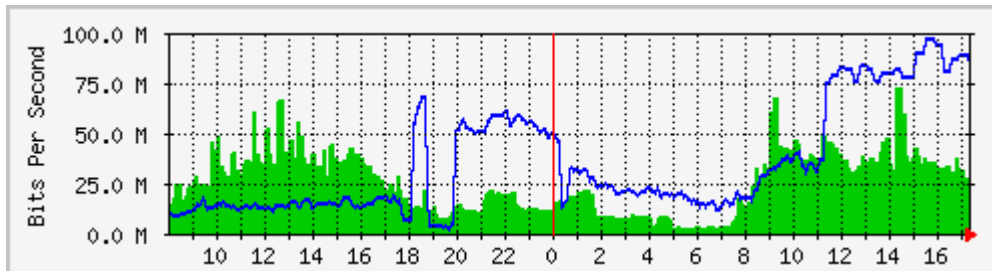

Koppeling met Surfnet via GigabitEthernet0/3

System: surfswitch.tno.nl in

Maintainer:

Interface: GigabitEthernet0/3 (3)

IP: ()

Max Speed: 125.0 MBytes/s (ethernetCsmacd)

The statistics were last updated **Wednesday, 17 November 2004 at 17:25** ,
at which time '**surfswitch.tno.nl**' had been up for **126 days, 23:45:26**.

`Daily' Graph (5 Minute Average)

Max **Bits/s**:74.0 Mb/s (7.4%) Average **Bits/s**:26.2 Mb/s (2.6%) Current **Bits/s**:28.4 Mb/s (2.8%)
Max **Bits/s**:97.7 Mb/s (9.8%) Average **Bits/s**:36.4 Mb/s (3.6%) Current **Bits/s**:84.3 Mb/s (8.4%)

`Weekly' Graph (30 Minute Average)

Max **Bits/s**:65.0 Mb/s (6.5%) Average **Bits/s**:15.6 Mb/s (1.6%) Current **Bits/s**:33.0 Mb/s (3.3%)
Max **Bits/s**:96.8 Mb/s (9.7%) Average **Bits/s**:10.5 Mb/s (1.0%) Current **Bits/s**:88.3 Mb/s (8.8%)